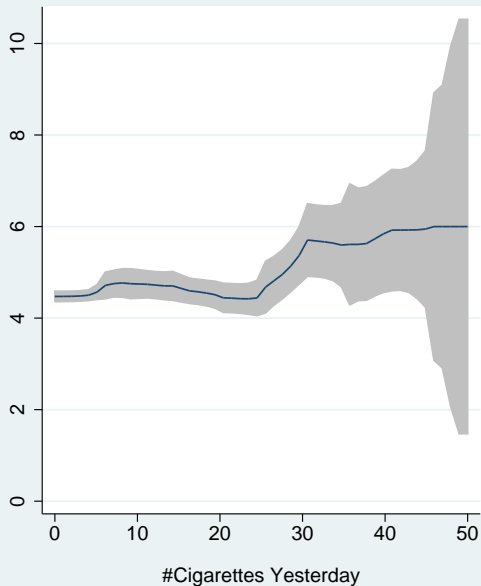

kernel = epanechnikov, degree = 0, bandwidth = 1.18, pwidth = 1.7f

kernel = epanechnikov, degree = 0, bandwidth = 2.44, pwidth = 3.6f