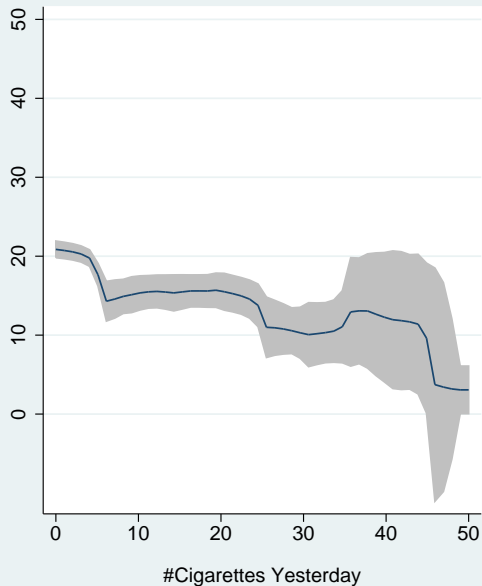

kernel = epanechnikov, degree = 0, bandwidth = .95, pwidth = 1.42

kernel = epanechnikov, degree = 0, bandwidth = 2.44, pwidth = 3.66